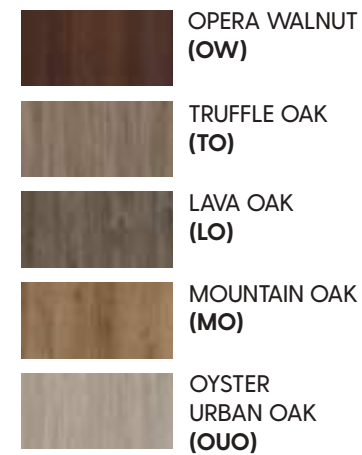

Colour Options:

To order, simply add the colour code to the end of the product code (CODE), e.g. TVBPDТ-B.